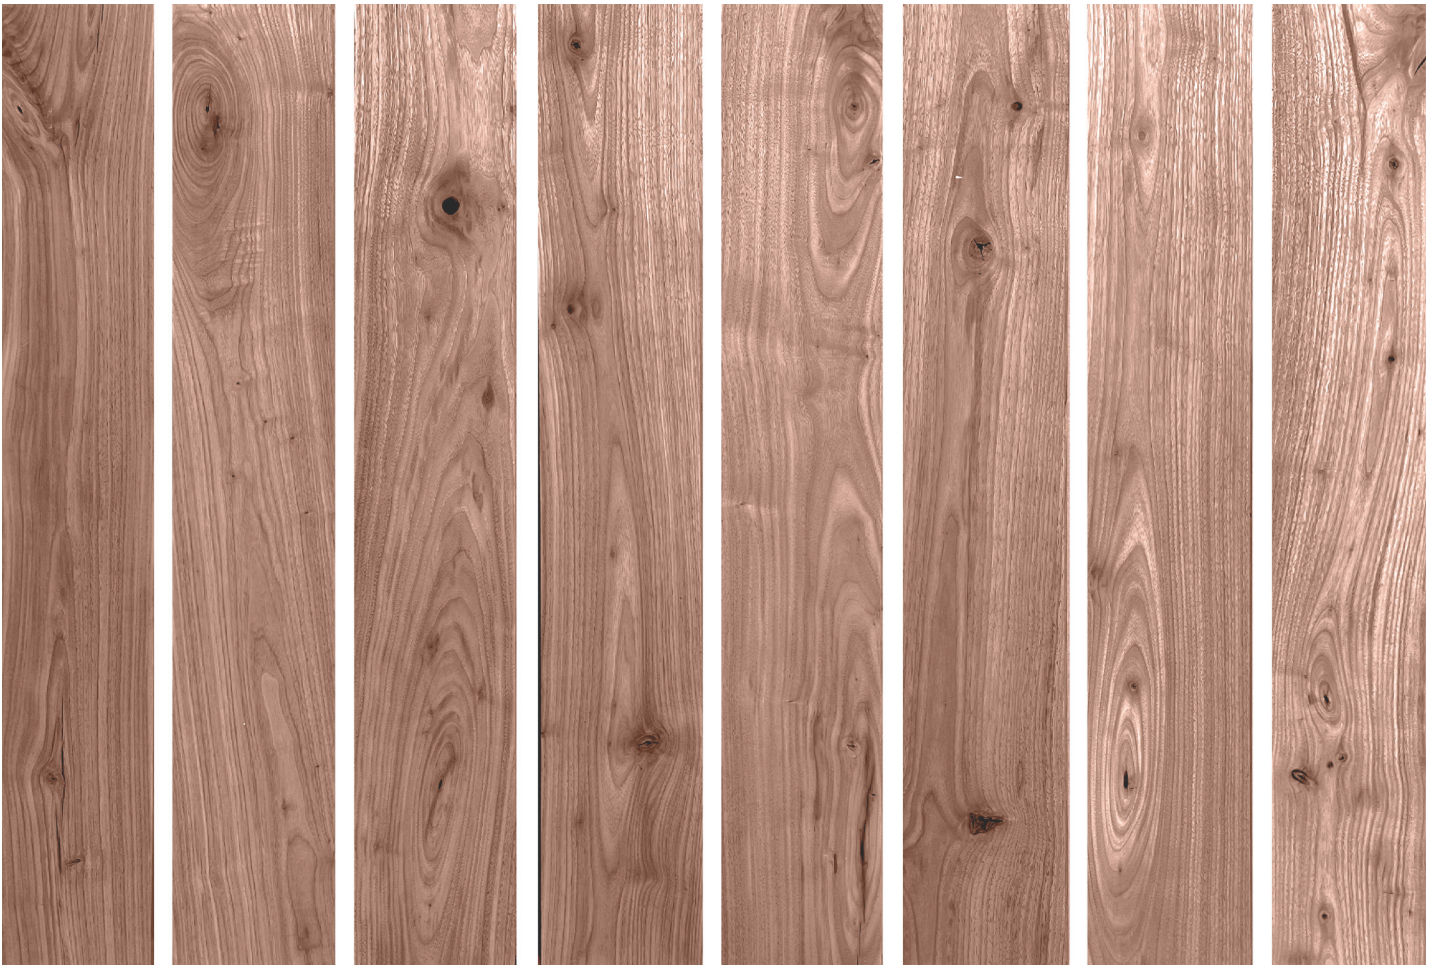

PRIME

Prime grade offers a clean center cut cathedral graining with less knots, no cracks and minimal sap wood.

NATURAL

Natural grade features dynamic grain, figure and coloring. Light brown and blonde sap wood will appear along the outer edges of the board, while heart wood towards the middle of the board is a rich chocolate brown. Natural Grade will contain filled knots and handsome cracks.

BLACK WALNUT

Known for its deep luxurious color, dynamic grain pattern and workability, black walnut is a perennial favorite for plank and pattern floorboards as well as millwork and cabinetry.

Wood is perfectly imperfect! All images are meant to indicate general characteristics, but every MADERA wood floor is a unique expression of nature made from living material. All wood floors, no matter how high the grade, will have variation in grain and character. Please contact our team at sales@maderasurfaces.com with any questions or concerns.

NATURAL

Natural grade features dynamic grain, figure and coloring. Light brown and blonde sap wood will appear along the outer edges of the board, while heart wood towards the middle of the board is a rich chocolate brown. Natural Grade will contain filled knots and handsome cracks.

BLACK WALNUT FLOORING: NATURAL GRADE

WIDTH	GRAIN	SAP/HEART	KNOTS/FILLER	PATCHING	END CRACKS	CRACK-HEART
4" - 12"	Traditional center cut grain pattern. Includes flecking	Infrequent sap on edges of boards	Frequent filled and unfilled knots	Not Allowed	Note Allowed	Not Allowed