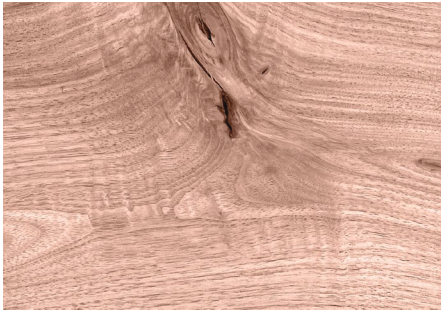

### NATURAL

Natural grade features dynamic grain, figure and coloring. Light brown and blonde sap wood will appear along the outer edges of the board, while heart wood towards the middle of the board is a rich chocolate brown. Natural Grade will contain filled knots and handsome cracks.

#### BLACK WALNUT FLOORING: NATURAL GRADE

WIDTH	GRAIN	SAP/HEART	KNOTS/FILLER	PATCHING	END CRACKS	CRACK-HEART
4" - 12"	Traditional center cut grain pattern. Includes flecking	Infrequent sap on edges of boards	Frequent filled and unfilled knots	Not Allowed	Note Allowed	Not Allowed