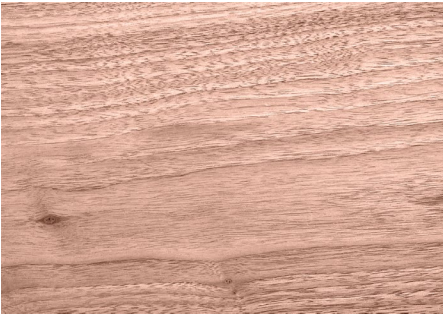

GRADING

BLACK WALNUT STANDARD WIDTH FLOORING

PRIME

Prime grade offers a clean center cut cathedral graining with less knots, no cracks and minimal sap wood.