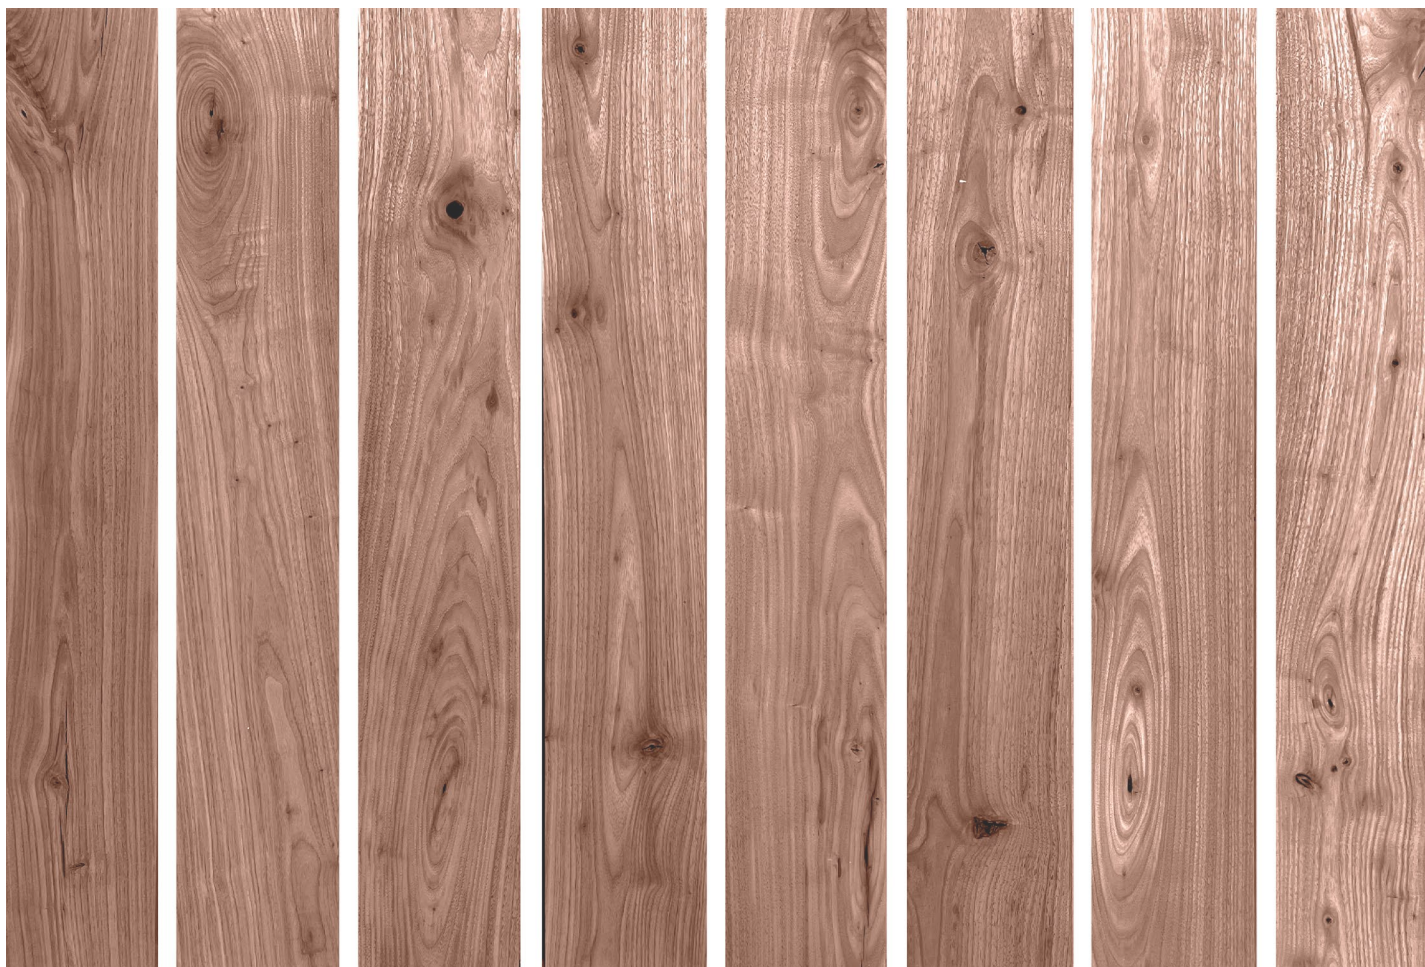

### NATURAL

Natural grade features dynamic grain, figure and coloring. Light brown and blonde sap wood will appear along the outer edges of the board, while heart wood towards the middle of the board is a rich chocolate brown. Natural Grade will contain filled knots and handsome cracks.

# NATURAL GRADE