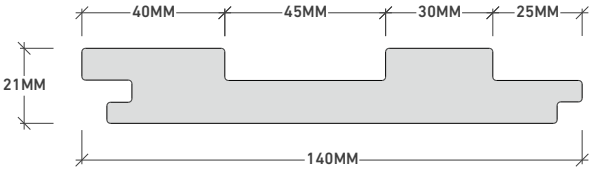

# VARIO

FAÇADE

SPECIES	PROFILE	FINISH	THICK	WIDTH	LENGTH
Abechi Spruce	Vario	Invisible Shelby Grey Dusty Grey Beaver Black	21mm .82in	128mm 5.03in	2 - 5m 6.6 - 16.4ft