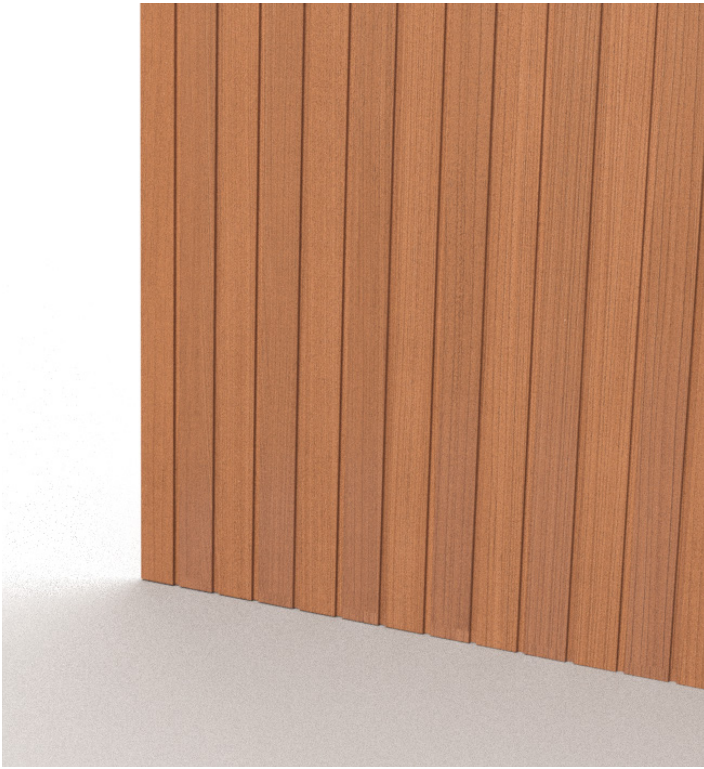

UNO

FAÇADE

SPECIES	PROFILE	FINISH	THICK	WIDTH	LENGTH
Abechi Spruce	Uno	Invisible Shelby Grey Dusty Grey Beaver Black	21mm .82in	128mm 5.03in	2 - 5m 6.6 - 16.4ft

M A D E R A