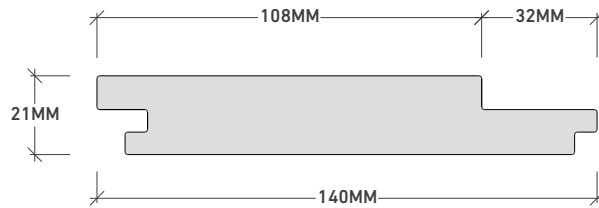

UNO

FAÇADE

SPECIES	PROFILE	FINISH	THICK	WIDTH	LENGTH
Abechi Spruce	Uno	Invisible Shelby Grey Dusty Grey Beaver Black	21mm .82in	128mm 5.03in	2 - 5m 6.6 - 16.4ft

M A D E R A