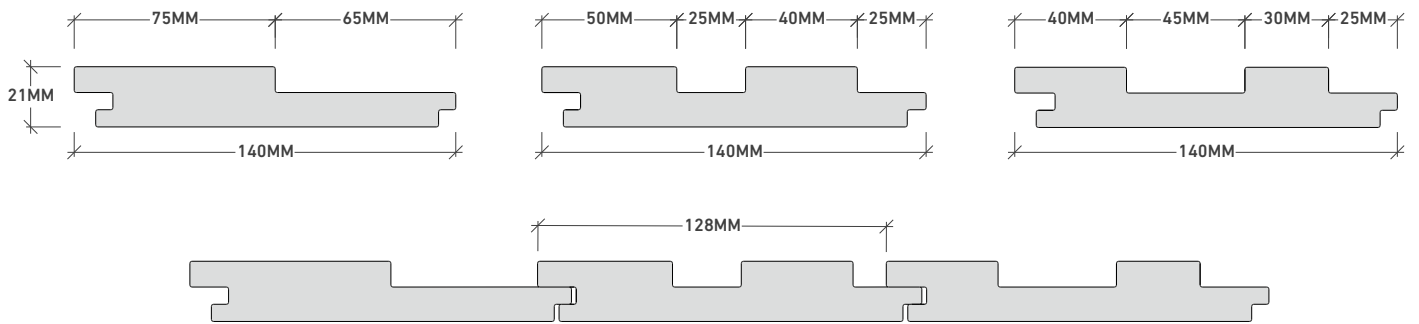

UNICUS

FAÇADE

SPECIES	PROFILE	FINISH	THICK	WIDTH	LENGTH
Abechi Spruce	Unicus	Invisible Shelby Grey Dusty Grey Beaver Black	21mm .82in	128mm 5.03in	2 - 5m 6.6 - 16.4ft

M A D E R A