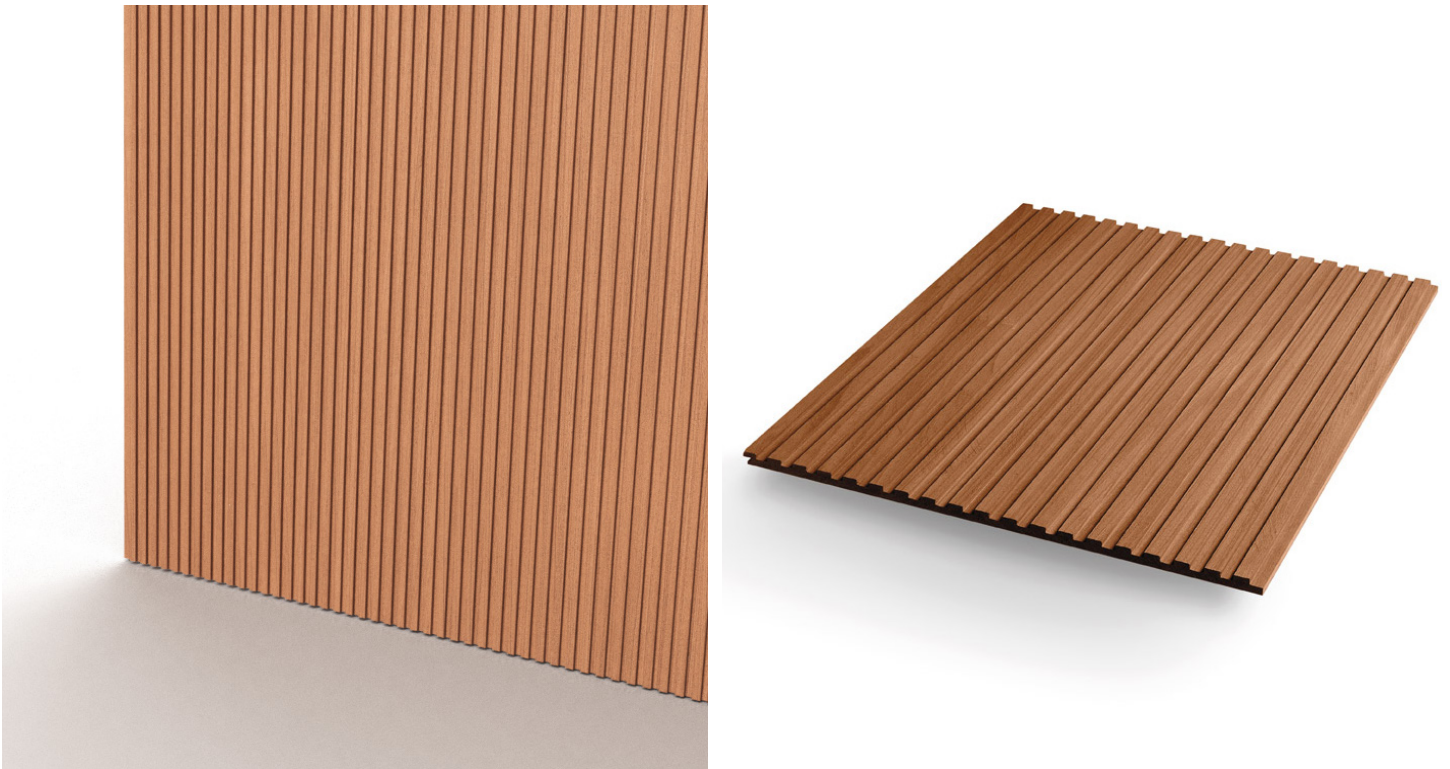

TRIO

FAÇADE

SPECIES	PROFILE	FINISH	THICK	WIDTH	LENGTH
Abechi Spruce	Trio	Invisible Shelby Grey Dusty Grey Beaver Black	21mm .82in	128mm 5.03in	2 - 5m 6.6 - 16.4ft

M A D E R A