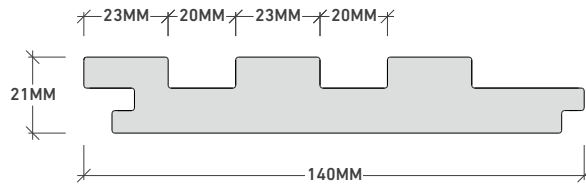

TRIO

FAÇADE

SPECIES	PROFILE	FINISH	THICK	WIDTH	LENGTH
Abechi Spruce	Trio	Invisible Shelby Grey Dusty Grey Beaver Black	21mm .82in	128mm 5.03in	2 - 5m 6.6 - 16.4ft

M A D E R A