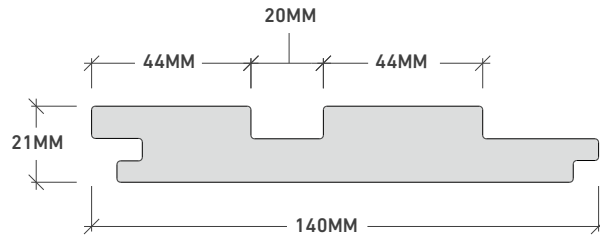

DUO

FAÇADE

SPECIES	PROFILE	FINISH	THICK	WIDTH	LENGTH
Abechi Spruce	Duo	Invisible Shelby Grey Dusty Grey Beaver Black	21mm .82in	128mm 5.03in	2 - 5m 6.6 - 16.4ft

M A D E R A