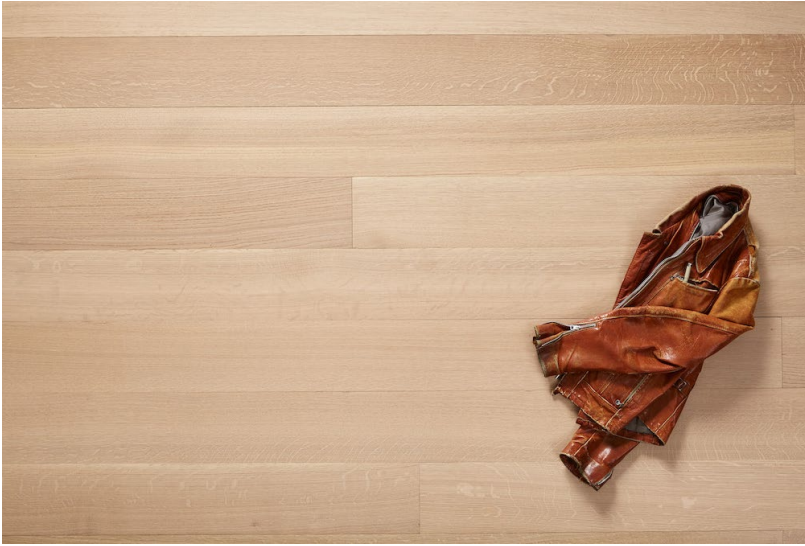

YARROW

An oil finish with a smooth, satin hand feel and medium wire brush. Some knots and handsome cracks are left unfilled on more natural grades. Large cracks and knots filled with dark epoxy. Yarrow is a natural finish with medium color variation and is offered in four unique grades, widths up to 12 inches, and lengths over 10 feet.

TERRA PLANK

SPECIES	FINISH	GRADE	PLATFORM	THK	WEAR LAYER	WIDTH	LENGTH	FILL	PROFILE	TEXTURE
White Oak	Yarrow UV Oil	Live Natural Prime Premium RQ	Engineered 2 Ply	19mm 0.75in	5mm	127mm 5in 203mm 8in 254mm 10in 305mm 12in	.6-3m 2-10ft Variable	Dark Epoxy	T&G + End Matched + MB4	Medium Brush