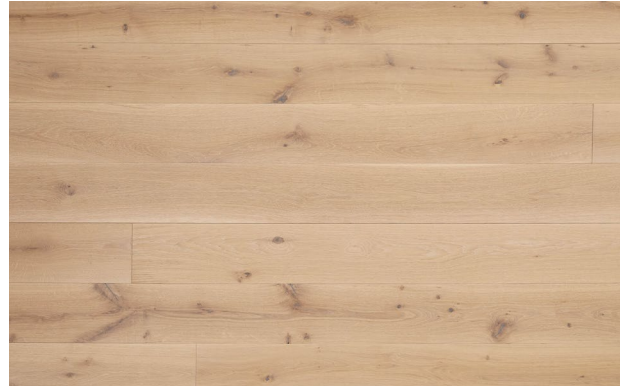

YARROW

An oil finish with a smooth, satin hand feel and medium wire brush. Some knots and handsome cracks are left unfilled on more natural grades. Large cracks and knots filled with dark epoxy. Yarrow is a natural finish with medium color variation and is offered in four unique grades, widths up to 12 inches, and lengths over 10 feet.

TERRA PLANK

SPECIES	FINISH	GRADE	PLATFORM	THK	WEAR LAYER	WIDTH	LENGTH	FILL	PROFILE	TEXTURE
White Oak	Yarrow UV Oil	Live Natural Prime Premium RQ	Engineered 2 Ply	19mm 0.75in	5mm	127mm 5in 203mm 8in 254mm 10in 305mm 12in	.6-3m 2-10ft Variable	Dark Epoxy	T&G + End Matched + MB4	Medium Brush