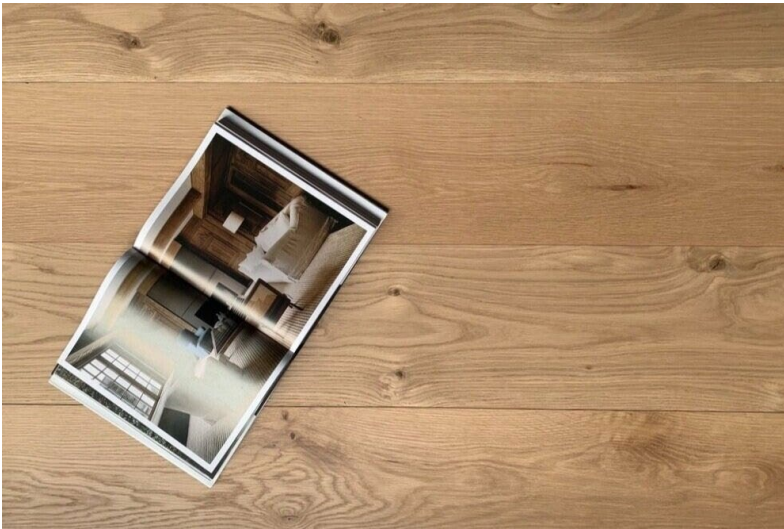

# MALLOW

An oil finish with a smooth, satin hand feel and medium wire brush. Some knots and handsome cracks are left unfilled on more natural grades. Large cracks and knots filled with dark epoxy. Mallow is a warm natural finish with medium color variation and is offered in four unique grades, widths up to 12 inches, and lengths over 10 feet.

## TERRA PLANK

SPECIES	FINISH	GRADE	PLATFORM	THK	WEAR LAYER	WIDTH	LENGTH	FILL	PROFILE	TEXTURE
White Oak	Mallow UV Oil	Live Natural Prime Premium RQ	Engineered 2 Ply	19mm 0.75in	5mm	127mm 5in 203mm 8in 254mm 10in 305mm 12in	.6-3m 2-10ft Variable	Dark Epoxy	T&G + End Matched + MB4	Medium Brush